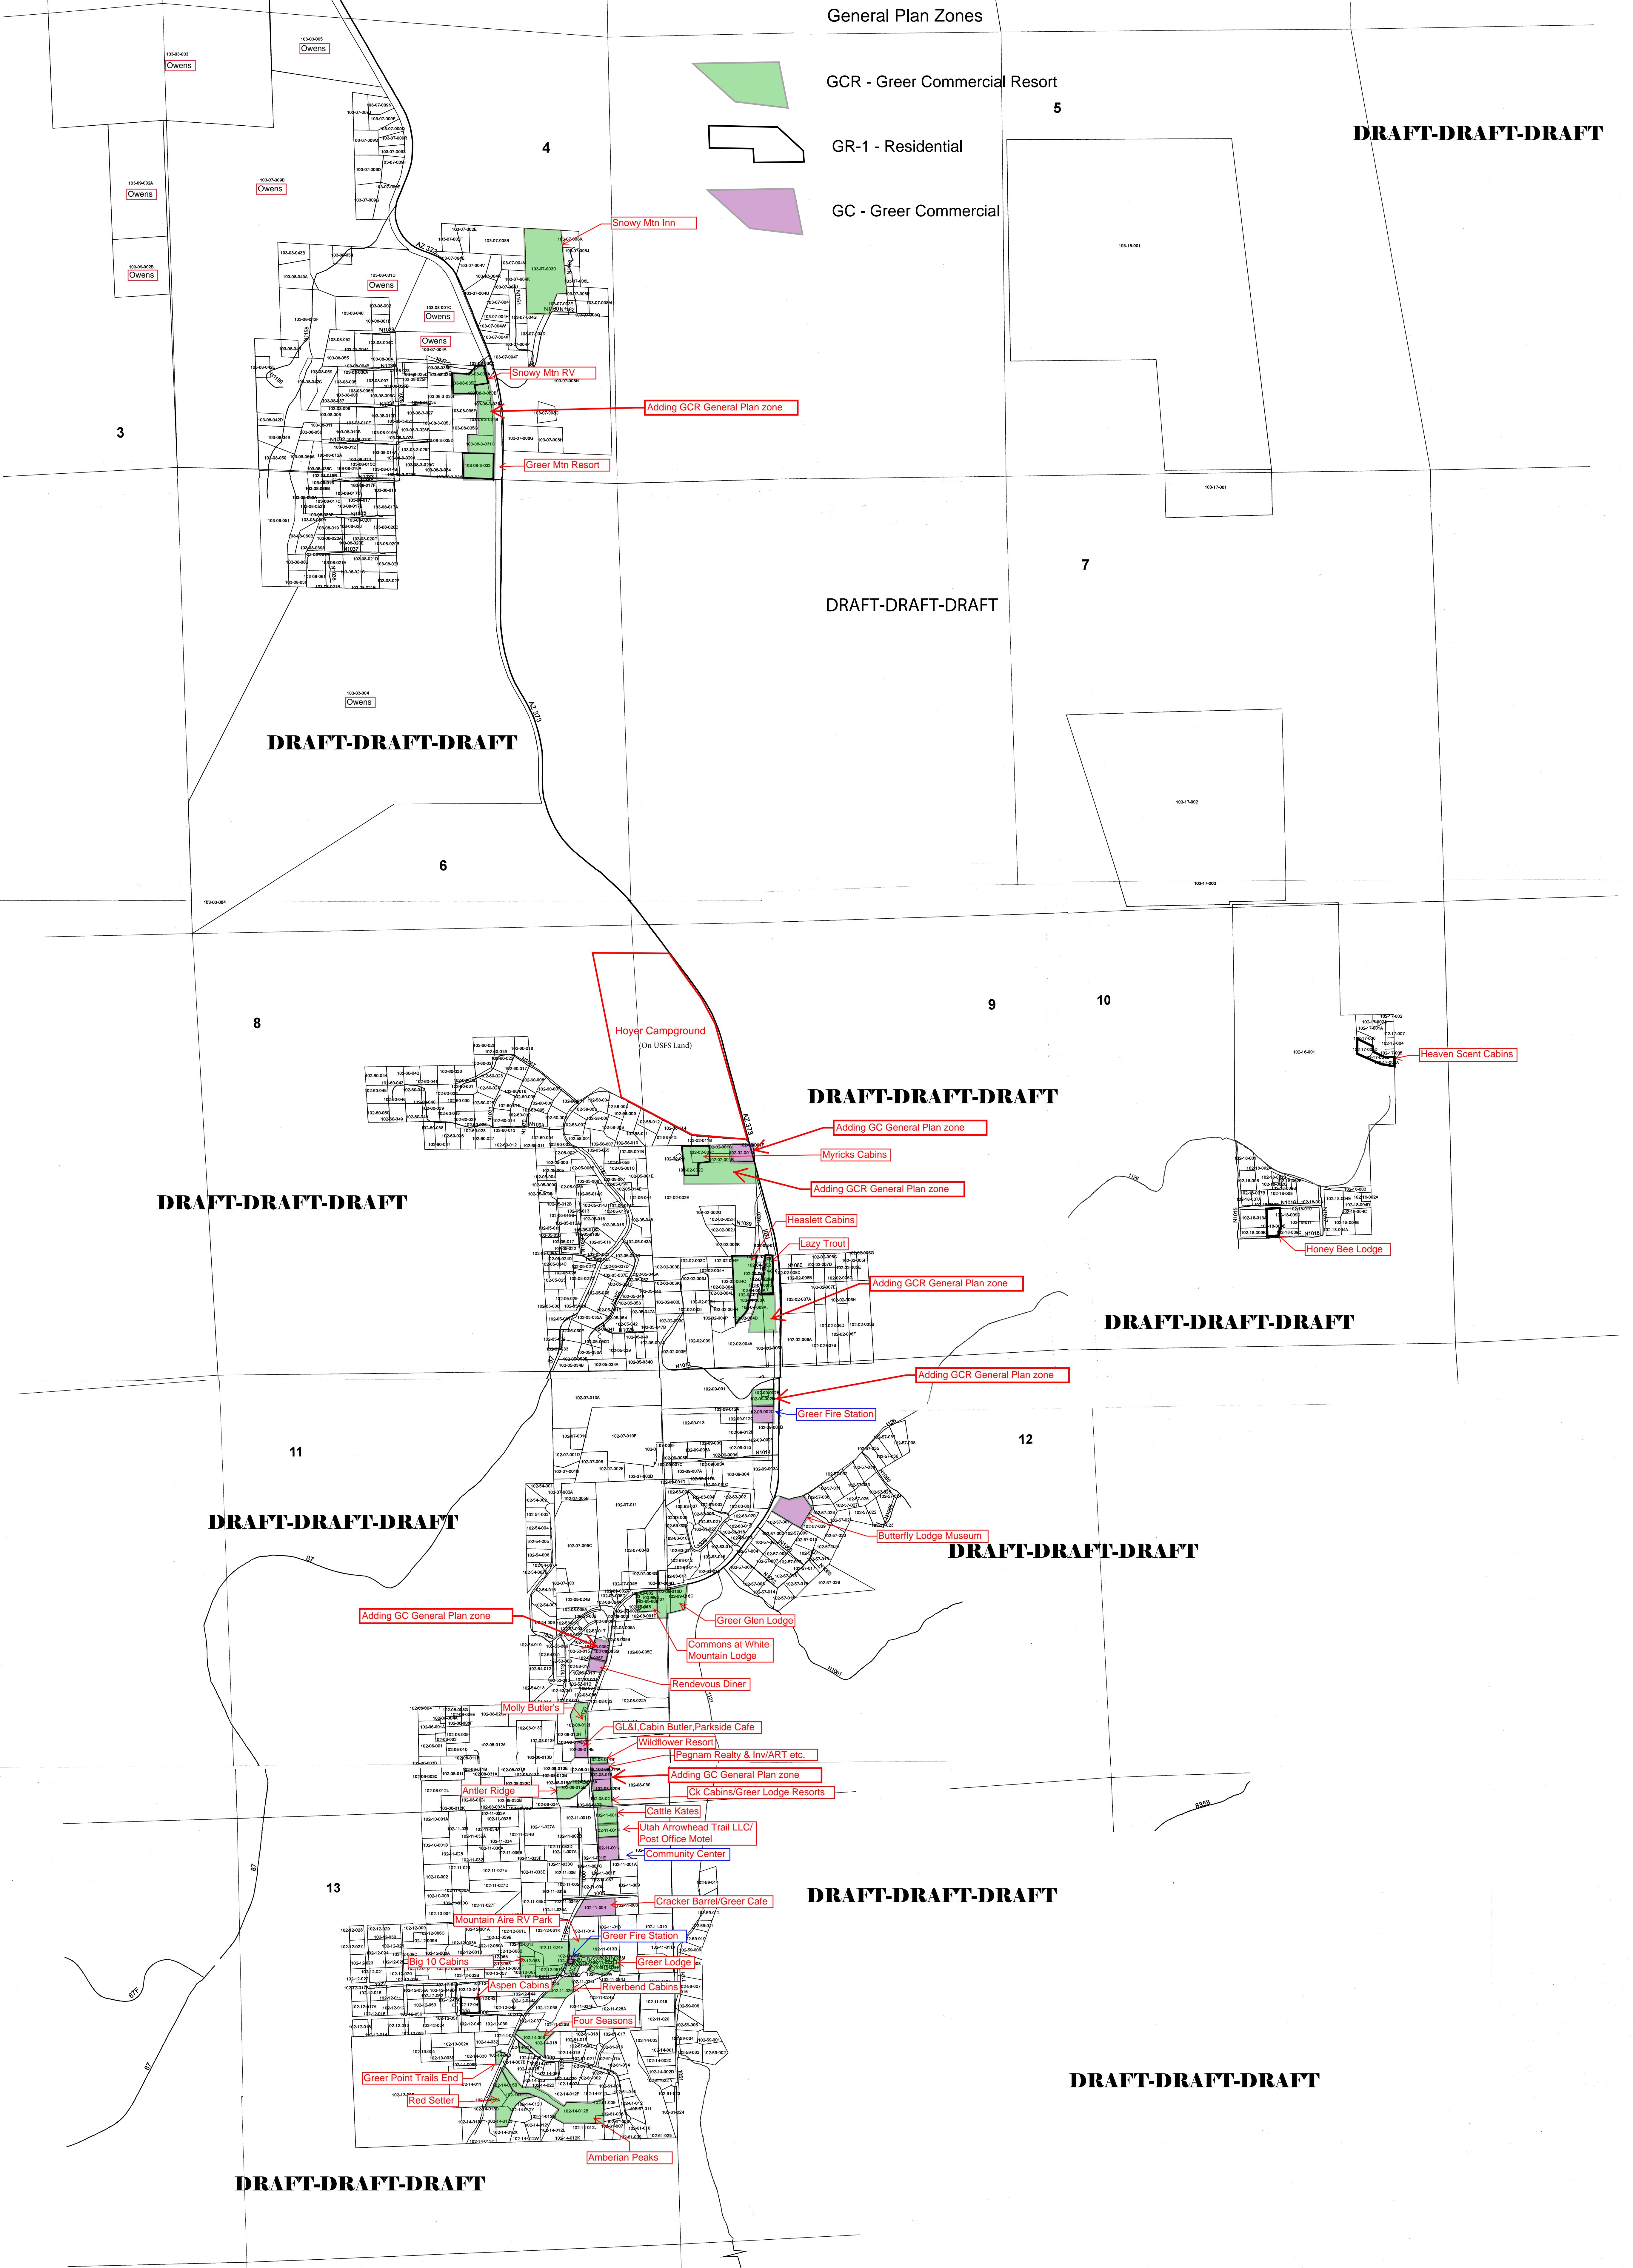

DRAFT-DRAFT-DRAFT

Legend

General Plan Zones

GCR - Greer Commercial Resort

GR-1 - Residential

GC - Greer Commercial

DRAFT-DRAFT-DRAFT

DRAFT-DRAFT-DRAFT

DRAFT-DRAFT-DRAFT

DRAFT-DRAFT-DRAFT

DRAFT-DRAFT-DRAFT

DRAFT-DRAFT-DRAFT

DRAFT-DRAFT-DRAFT

DRAFT-DRAFT-DRAFT

DRAFT-DRAFT-DRAFT

DRAFT-DRAFT-DRAFT

DRAFT-DRAFT-DRAFT

Montlure Camp
(On USFS Land)